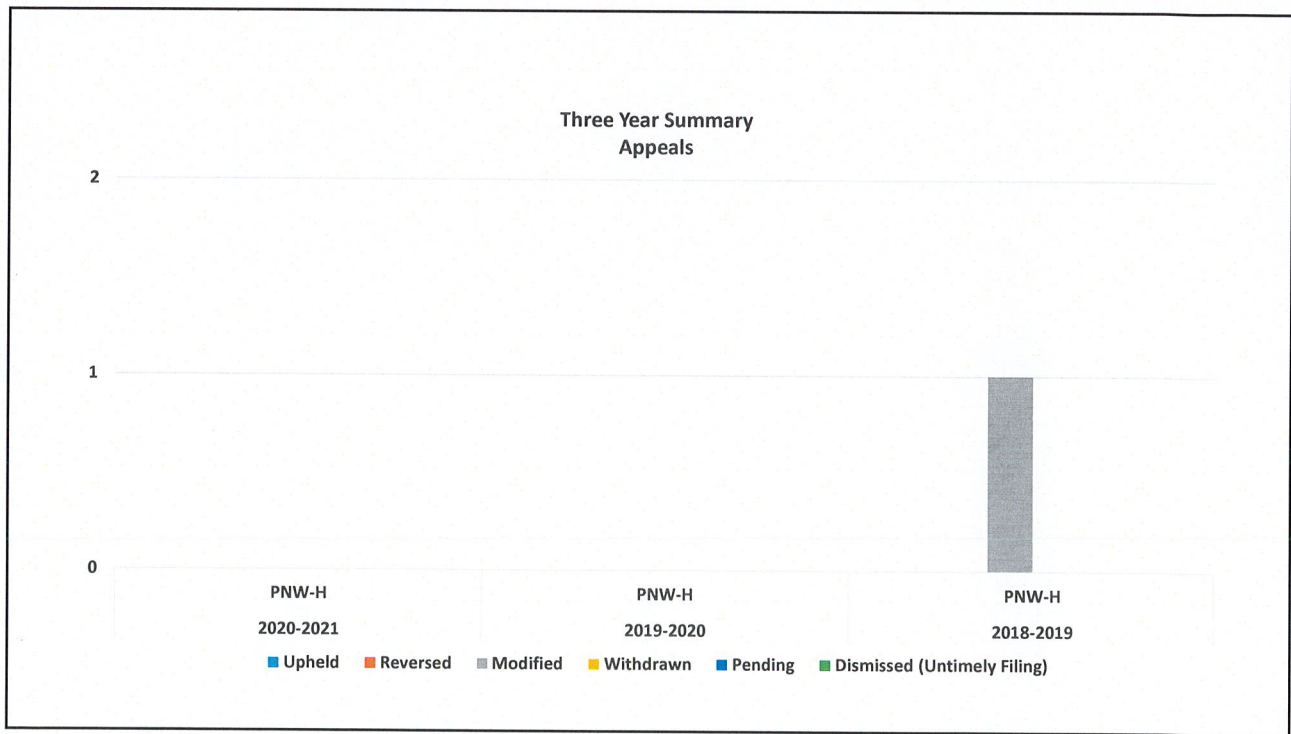

Campus Sexual Harassment and Sexual Violence Formal Complaints/Investigations: Purdue Northwest - Hammond