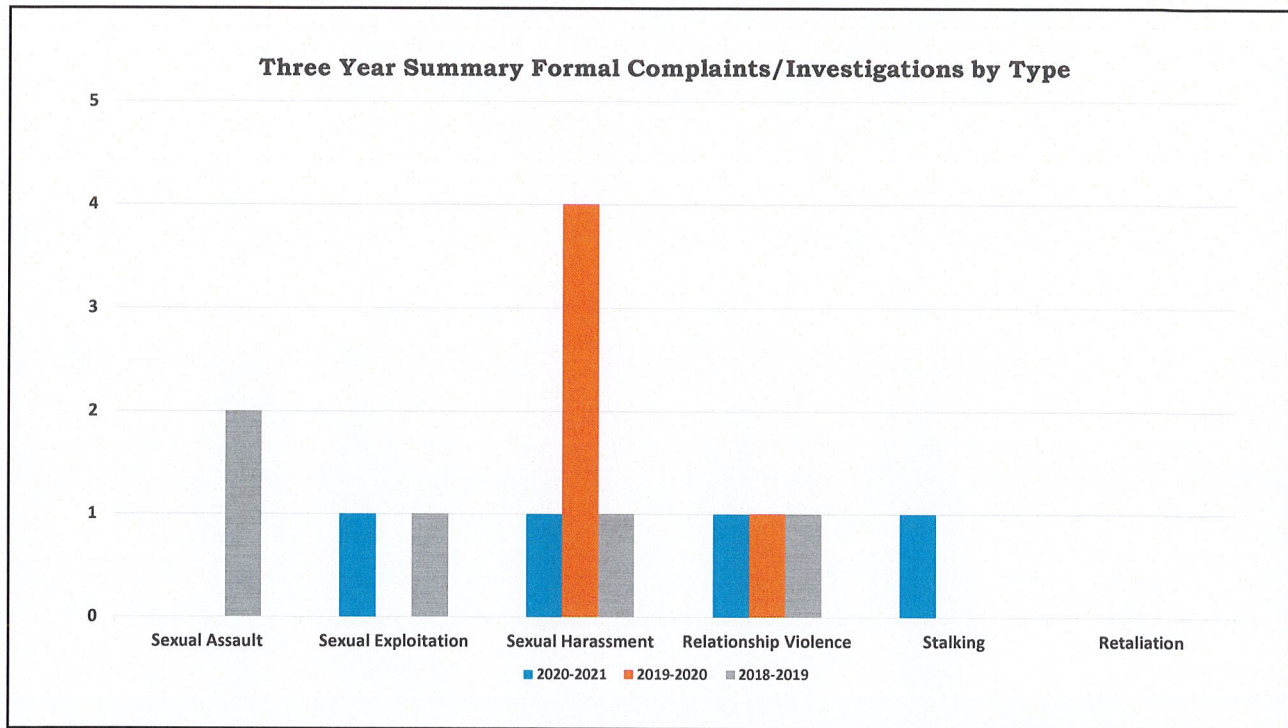

# Campus Sexual Harassment and Sexual Violence Formal Complaints/Investigations: Purdue Northwest - Hammond